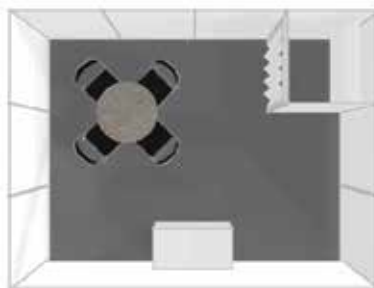

WE ORDER:

BASIC STAND EQUIPMENT 26,60 € / m²

Carpet, partition walls - octanorm, facia (without logo), coat rack, wastebin, spotlight every 8 m² (without electrical connection)

UNITARY STAND EQUIPMENT 34,00 € / m²

Carpet, partition walls - octanorm, facia (without logo), coat rack, wastebin, info counter 100 x 50 x 100, built-in cabin, curtain, shelf 100 x 30, table 80 x 80, 4 chairs - upholstered, spotlight every 8 m² (without electrical connection)